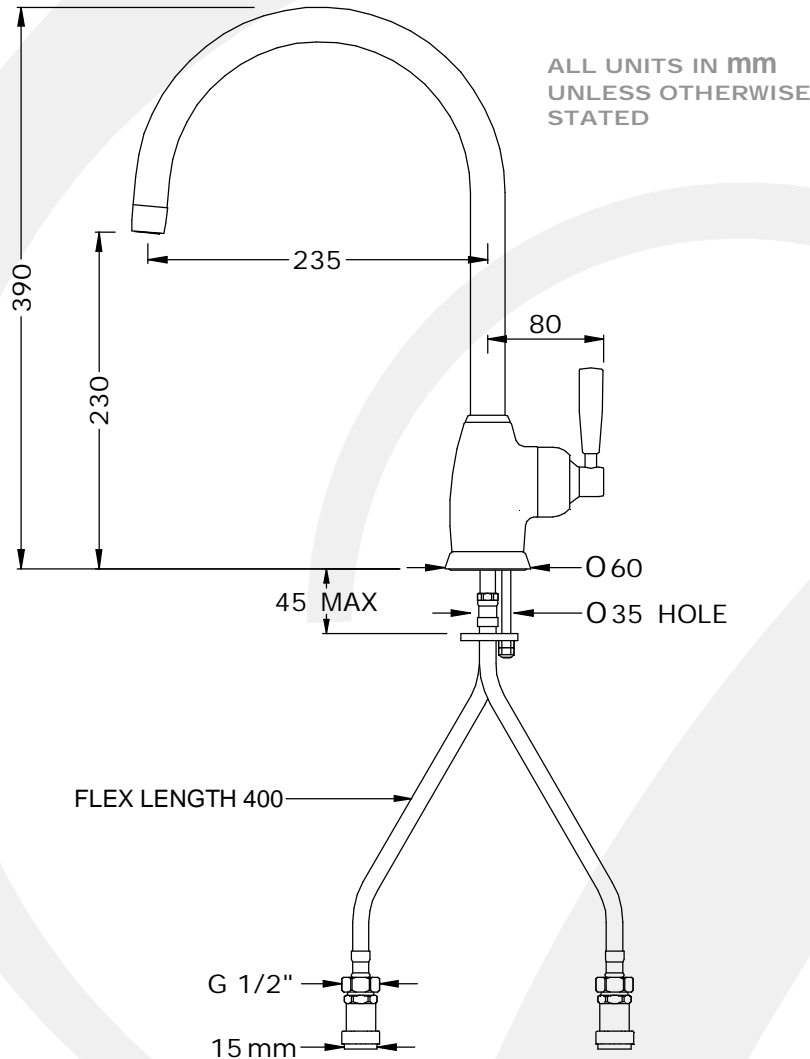

• SPECIFICATION •

• 4841 - MIMAS MONOBLOC SINK MIXER C SPOUT WITH LEVER HANDLE

- Handcrafted in the UK
- Ceramic disc flow control
- Flexible connectors for easier installation
- Easy to operate single hand design
- Single flow spout
- Supplied with 15mm check valves
- Ideally installed in equal pressure systems

Available Finishes:

- Chrome
- Nickel
- Pewter
- Polished Brass
- Satin Brass
- Aged Brass
- Gold
- English Bronze

• Temp Range:
Min 1°C / 34°F
Max 70°C / 158°F

• Recommended
Working Pressure:
Min 1bar / 15psi
Max 5bar / 75psi

• Packed Weight:
2.97kg

Available Options:

- 5.7L/min regulated spout (Prefix AR.)
- Rinse version
- Matching soap dispensers
- U Spout version

Flow Rates:

- 1 Bar: 5.9 L/Min
- 2 Bar: 9.7 L/Min
- 3 Bar: 12.5 L/Min